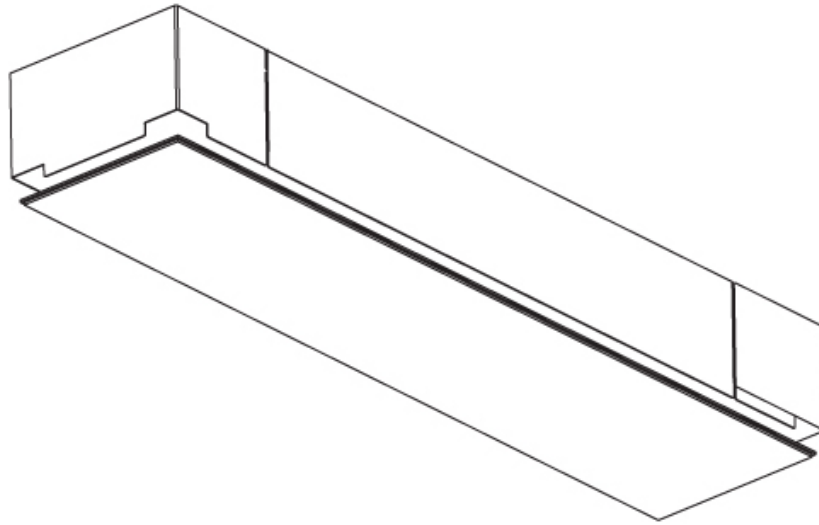

PI2 WHITELINE TRIMLESS

A37528-

PROJECT _____

TYPE _____

SPECIFIER _____

QUANTITY _____

DATE _____