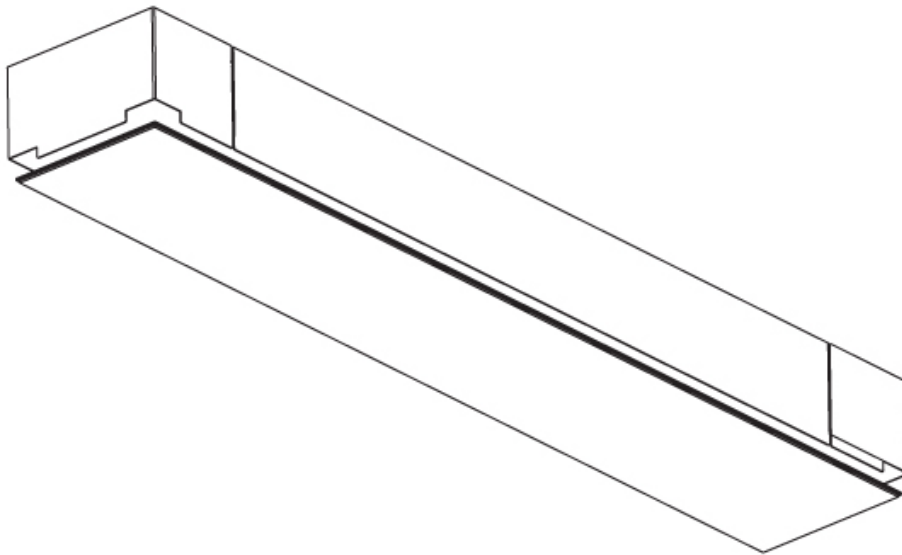

PI2 WHITELINE TRIMLESS

A37531-

PROJECT

TYPE

SPECIFIER

QUANTITY

DATE